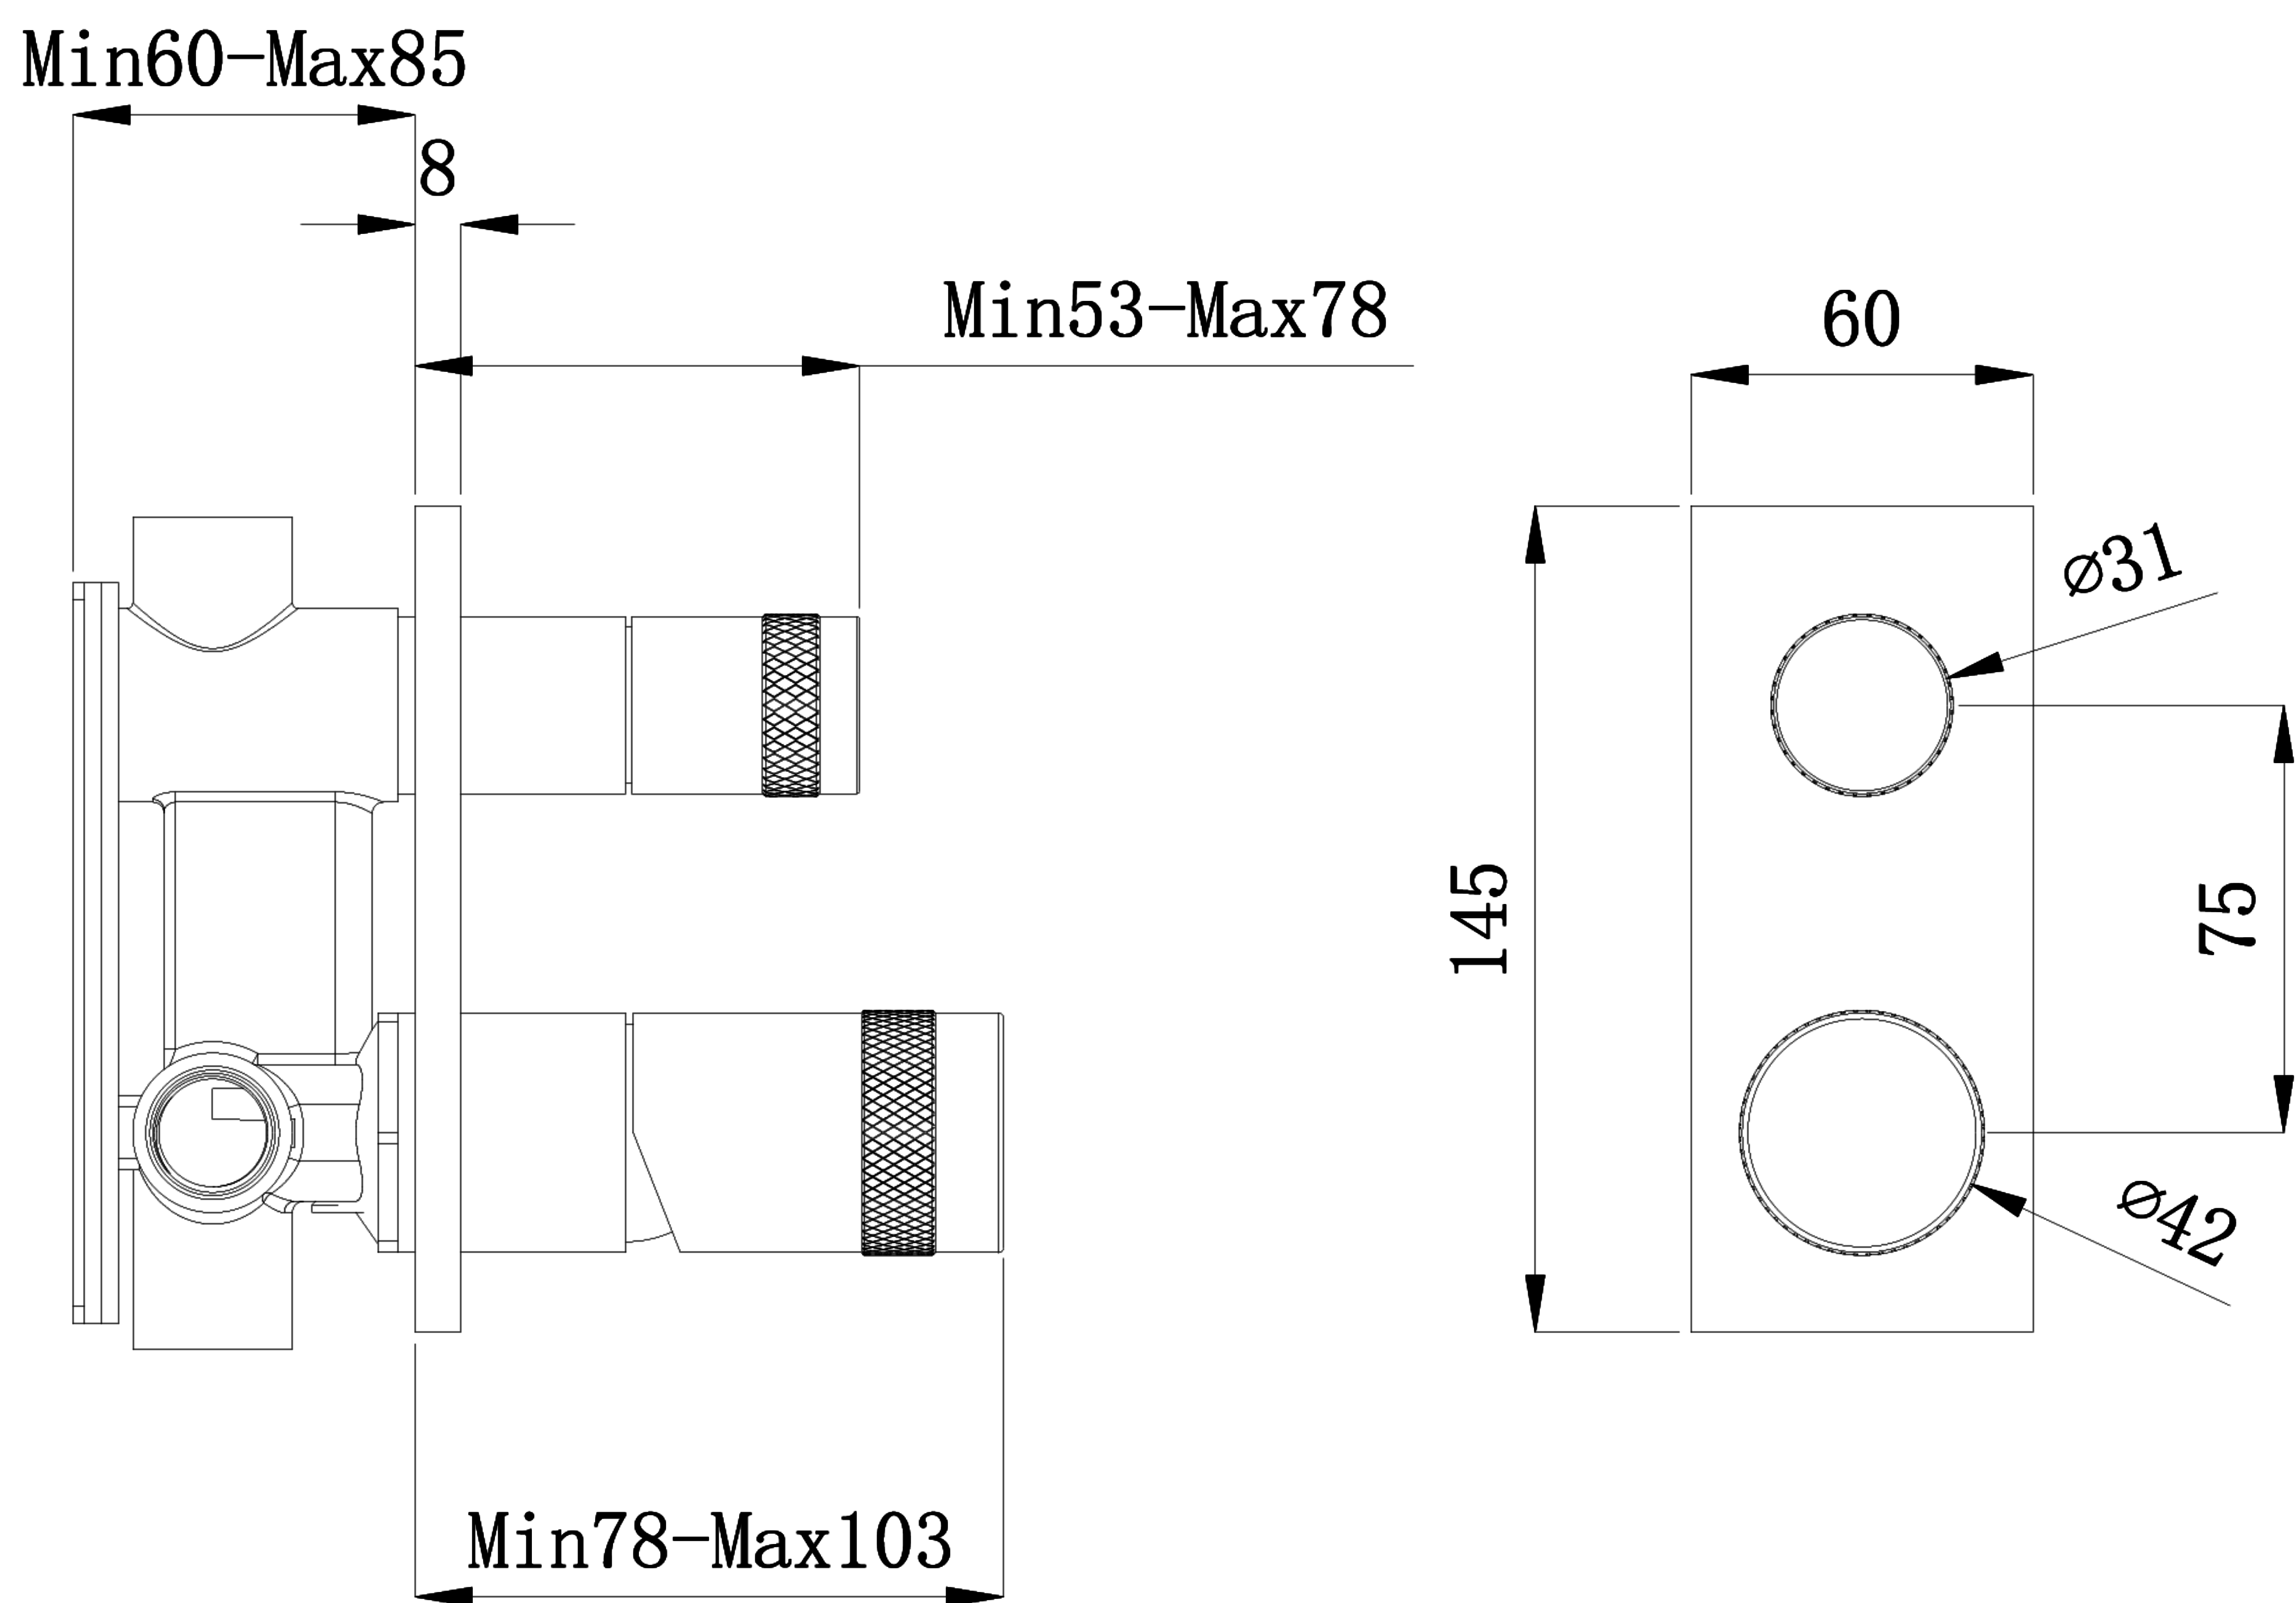

Single Lever Diverter with Two Outlets Brass Concealed Body

Product Code : 2078

Technical Drawing

All dimension are in mm